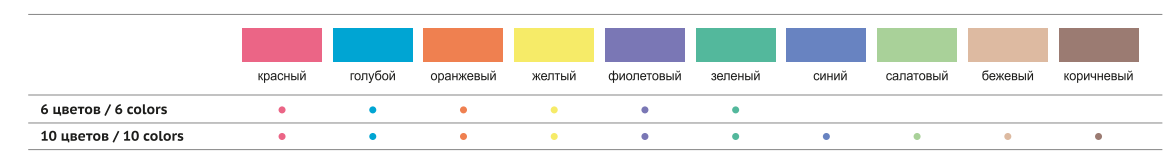

Цветовая палитра / Color chart