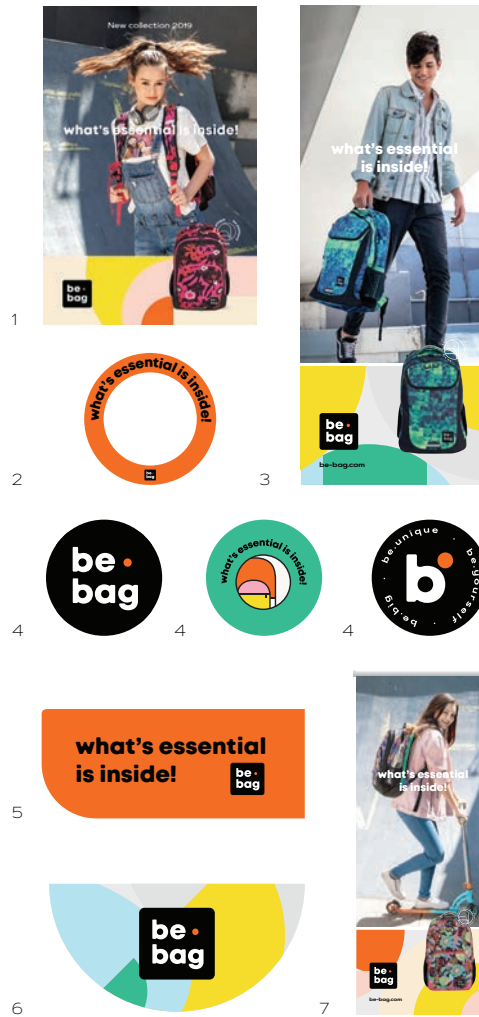

Single options

Options shown are only examples, other visuals within **be.bag** branding are possible.

1. Poster	3. Wall hanger/ roll-up banners	4. Wobbler	6. Floor graphic
2. Window wobler		5. Stopper	7. Flag