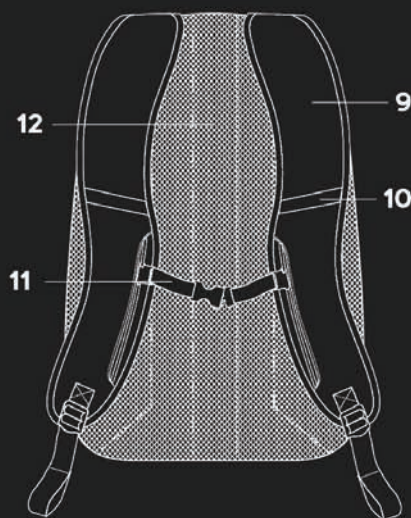

Features

Volume:

18 l

Measurements:

30 x 18 x 43 cm

1. Two big compartments incl organizer panel
2. Front zipper pocket
3. Elastic side pockets for water bottle etc
4. Two-way zipper on all pockets
5. Padded handle
6. Padded bottom panel for stable stand
7. Water-repellent material
8. Bike light attachment loop
9. Padded ergonomic shaped back straps
10. Reflective stripes
11. Adjustable chest strap
12. Well padded ergonomic air mesh pads for comfortable back fit