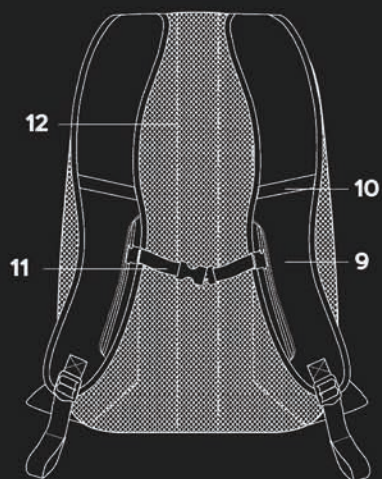

Features

Volume:

27 l

Measurements:

31 x 22 x 46 cm

1. Two big compartments incl organizer pocket with name tag and key holder
2. Small zipper pocket
3. Elastic side pockets for water bottle etc
4. Two-way zipper on all pockets
5. Padded handle
6. Padded bottom panel for stable stand
7. Water-repellent material
8. Reflective material with bike light attachment loop
9. Padded ergonomic shaped back straps
10. Reflective stripes
11. Adjustable chest strap
12. Well padded ergonomic air mesh pads for comfortable back fit

be.bag

be.freestyle

be.freestyle and express yourself!

No limits on creativity, imagination and style. Keep an open mind and express your inner personality from the inside-out.

Features

Volume:

27 l

Measurements:

32 x 20 x 45 cm

1. Two big compartments incl organizer pocket with name tag and key holder
2. Front zipper pocket
3. Elastic side pockets for water bottle etc
4. Two-way zipper on all pockets
5. Padded handle
6. Padded bottom panel for stable stand
7. Water-repellent material
8. Reflective material with bike light attachment loop
9. Padded ergonomic shaped back straps
10. Reflective stripes
11. Adjustable chest strap
12. Well padded ergonomic air mesh pads for comfortable back fit