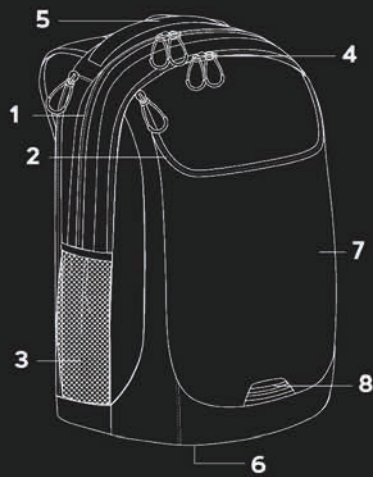

Measurements:

31 x 20 x 45 cm

1. Two big compartments including organizer pocket with name tag and key holder
2. Small zipper pocket
3. Adjustable board straps
4. Elastic side pockets for water bottle, etc.
5. Two-way zipper on all pockets
6. Padded handle
7. Padded bottom panel for stable stand
8. Water-repellent material
9. Reflective material with bike light attachment loop
10. Padded ergonomic shaped back straps
11. Reflective stripes
12. Adjustable chest strap
13. Well padded ergonomic air mesh pads for comfortable back fit

Features

Volume:

27 l

Measurements:

31 x 22 x 46 cm

1. Two big compartments incl organizer pocket with name tag and key holder
2. Small zipper pocket
3. Elastic side pockets for water bottle etc
4. Two-way zipper on all pockets
5. Padded handle
6. Padded bottom panel for stable stand
7. Water-repellent material
8. Reflective material with bike light attachment loop
9. Padded ergonomic shaped back straps
10. Reflective stripes
11. Adjustable chest strap
12. Well padded ergonomic air mesh pads for comfortable back fit