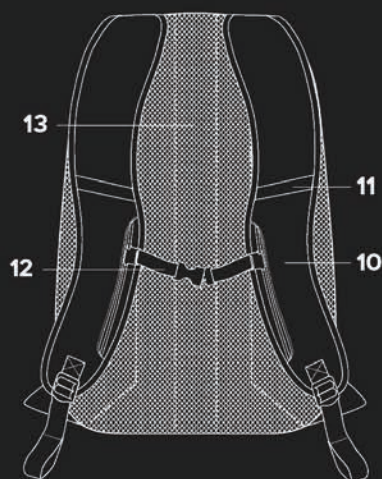

be.simple
(18 l volume, 31 x 17 x 43 cm)

be.urban
(18 l volume, 28 x 19 x 43 cm)

be.clever
(23 l volume, 30 x 18 x 43 cm)

be.adventurer
(18 l volume, 30 x 18 x 43 cm)

be.daily
(16 l volume, 36 x 47 cm)

be.bag

Measurements:

31 x 20 x 45 cm

1. Two big compartments including organizer pocket with name tag and key holder
2. Small zipper pocket
3. Adjustable board straps
4. Elastic side pockets for water bottle, etc.
5. Two-way zipper on all pockets
6. Padded handle
7. Padded bottom panel for stable stand
8. Water-repellent material
9. Reflective material with bike light attachment loop
10. Padded ergonomic shaped back straps
11. Reflective stripes
12. Adjustable chest strap
13. Well padded ergonomic air mesh pads for comfortable back fit