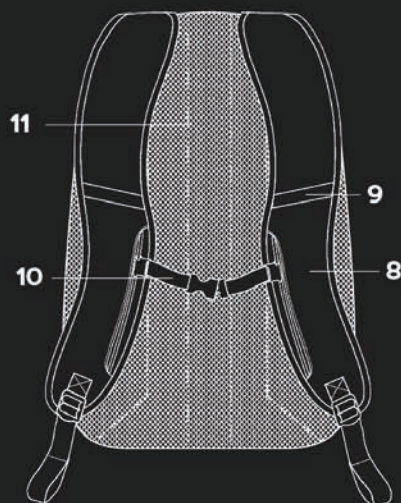

Features

Volume:

18 l

Measurements:

30 x 18 x 43 cm

1. Two big compartments incl organizer panel
2. Front zipper pocket
3. Elastic side pockets for water bottle etc
4. Two-way zipper on all pockets
5. Padded handle
6. Padded bottom panel for stable stand
7. Water-repellent material
8. Padded ergonomic shaped back straps
9. Reflective stripes
10. Adjustable chest strap
11. Well padded ergonomic air mesh pads for comfortable back fit