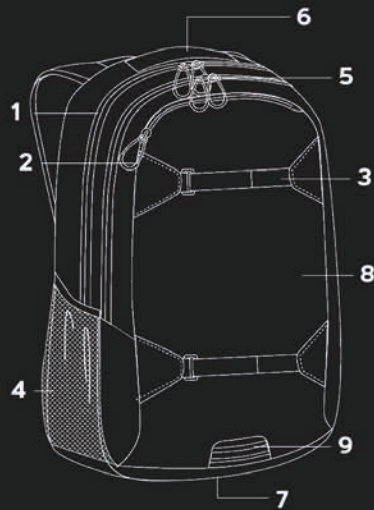

be.simple
(18 l volume, 31 x 17 x 43 cm)

be.urban
(18 l volume, 28 x 19 x 43 cm)

be.clever
(23 l volume, 30 x 18 x 43 cm)

be.adventurer
(18 l volume, 30 x 18 x 43 cm)

be.daily
(16 l volume, 36 x 47 cm)

be.bag

Measurements:

31 x 20 x 45 cm

1. Two big compartments including organizer pocket with name tag and key holder
2. Small zipper pocket
3. Adjustable board straps
4. Elastic side pockets for water bottle, etc.
5. Two-way zipper on all pockets
6. Padded handle
7. Padded bottom panel for stable stand
8. Water-repellent material
9. Reflective material with bike light attachment loop
10. Padded ergonomic shaped back straps
11. Reflective stripes
12. Adjustable chest strap
13. Well padded ergonomic air mesh pads for comfortable back fit

Features

Volume:

27 l

Measurements:

31 x 22 x 46 cm

1. Two big compartments incl organizer pocket with name tag and key holder
2. Small zipper pocket
3. Elastic side pockets for water bottle etc
4. Two-way zipper on all pockets
5. Padded handle
6. Padded bottom panel for stable stand
7. Water-repellent material
8. Reflective material with bike light attachment loop
9. Padded ergonomic shaped back straps
10. Reflective stripes
11. Adjustable chest strap
12. Well padded ergonomic air mesh pads for comfortable back fit