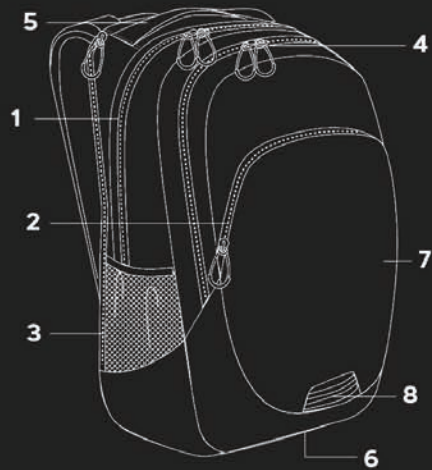

be.bag

be.ready

be.ready to face the world. Being ready means preparation for what life has in store for you. Prepare to face your fears, adventure, obstacles and being yourself.

Features

Volume:

30 l

Measurements:

33 x 23 x 46 cm

1. Two big compartments incl organizer pocket with name tag and key holder
2. Front zipper pocket
3. Elastic side pockets for water bottle etc
4. Two-way zipper on all pockets
5. Padded handle
6. Padded bottom panel for stable stand
7. Water-repellent material
8. Reflective material with bike light attachment loop
9. Padded ergonomic shaped back straps
10. Reflective stripes
11. Adjustable chest strap
12. Well padded ergonomic air mesh pads for comfortable back fit