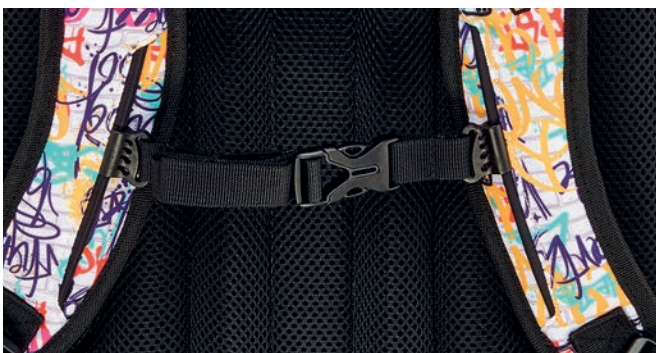

be.bag

Features

Organizer pocket

Spacious compartments / Front and side pockets

Visible in darkness through reflective material

Nametag and key holder*

Comfortable back padding with adjustable chest strap

Reflective loop with optional bike light attachment**