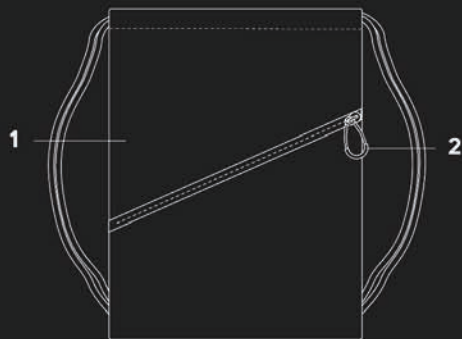

be.bag

be.daily

be.daily is your perfect ally to a fresh, cheeky addition to your daily activities, highlighting your personality no matter what.

Features

Volume:

16 l

Measurements:

36 x 47 cm

1. Main compartment
2. Flat zipper front pocket
3. PP cords

be.bag

be.daily edgy labyrinth