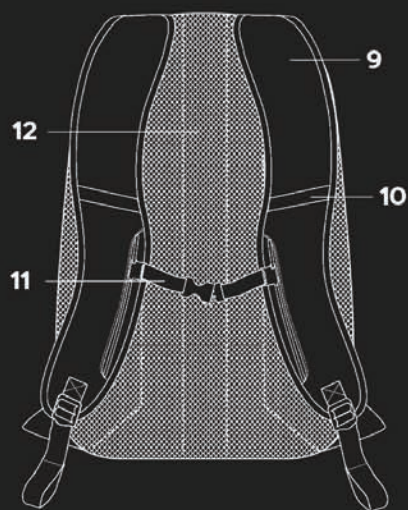

be.bag

be.ready

be.ready to face the world. Being ready means preparation for what life has in store for you. Prepare to face your fears, adventure, obstacles and being yourself.

Features

Volume:

30 l

Measurements:

33 x 23 x 46 cm

1. Two big compartments incl organizer pocket with name tag and key holder
2. Front zipper pocket
3. Elastic side pockets for water bottle etc
4. Two-way zipper on all pockets
5. Padded handle
6. Padded bottom panel for stable stand
7. Water-repellent material
8. Reflective material with bike light attachment loop
9. Padded ergonomic shaped back straps
10. Reflective stripes
11. Adjustable chest strap
12. Well padded ergonomic air mesh pads for comfortable back fit