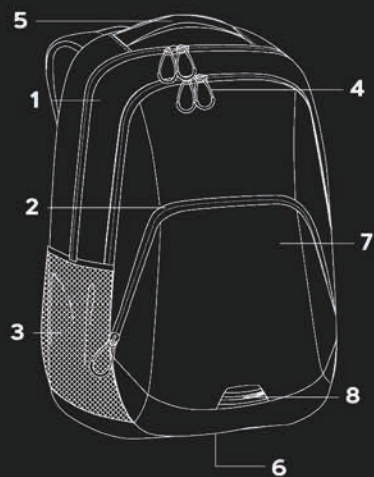

Features

Volume:

27 l

Measurements:

31 x 22 x 46 cm

1. Two big compartments incl organizer pocket with name tag and key holder
2. Small zipper pocket
3. Elastic side pockets for water bottle etc
4. Two-way zipper on all pockets
5. Padded handle
6. Padded bottom panel for stable stand
7. Water-repellent material
8. Reflective material with bike light attachment loop
9. Padded ergonomic shaped back straps
10. Reflective stripes
11. Adjustable chest strap
12. Well padded ergonomic air mesh pads for comfortable back fit

be.bag

be.freestyle

be.freestyle and express yourself!

No limits on creativity, imagination and style. Keep an open mind and express your inner personality from the inside-out.

Features

Volume:

27 l

Measurements:

32 x 20 x 45 cm

1. Two big compartments incl organizer pocket with name tag and key holder
2. Front zipper pocket
3. Elastic side pockets for water bottle etc
4. Two-way zipper on all pockets
5. Padded handle
6. Padded bottom panel for stable stand
7. Water-repellent material
8. Reflective material with bike light attachment loop
9. Padded ergonomic shaped back straps
10. Reflective stripes
11. Adjustable chest strap
12. Well padded ergonomic air mesh pads for comfortable back fit