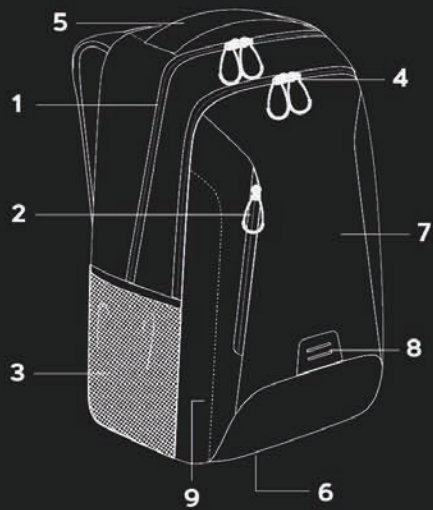

31 x 17 x 43 cm

1. Two big compartments incl organizer panel
2. Front zipper pocket
3. Elastic side pockets for water bottle etc
4. Two-way zipper on all pockets
5. Padded handle
6. Padded bottom panel for stable stand
7. Water-repellent material
8. Bike light attachment loop
9. Reflective material
10. Padded ergonomic shaped back straps
11. Reflective stripes
12. Adjustable chest strap
13. Well padded ergonomic air mesh pads for comfortable back fit

Features

Volume:

18 l

Measurements:

28 x 19 x 43 cm

1. Two big compartments incl organizer panel
2. Front zipper pocket
3. Elastic side pockets for water bottle etc
4. Two-way zipper on all pockets
5. Padded handle
6. Padded bottom panel for stable stand
7. Water-repellent material
8. Bike light attachment loop
9. Reflective material
10. Padded ergonomic shaped back straps
11. Reflective stripes
12. Adjustable chest strap
13. Well padded ergonomic air mesh pads for comfortable back fit