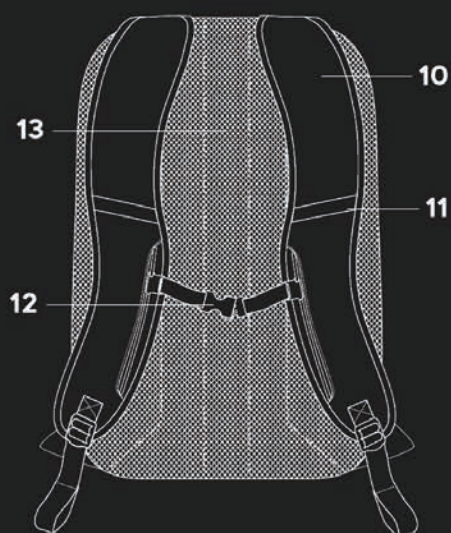

31 x 17 x 43 cm

1. Two big compartments incl organizer panel
2. Front zipper pocket
3. Elastic side pockets for water bottle etc
4. Two-way zipper on all pockets
5. Padded handle
6. Padded bottom panel for stable stand
7. Water-repellent material
8. Bike light attachment loop
9. Reflective material
10. Padded ergonomic shaped back straps
11. Reflective stripes
12. Adjustable chest strap
13. Well padded ergonomic air mesh pads for comfortable back fit

Features

Volume:

18 l

Measurements:

28 x 19 x 43 cm

1. Two big compartments incl organizer panel
2. Front zipper pocket
3. Elastic side pockets for water bottle etc
4. Two-way zipper on all pockets
5. Padded handle
6. Padded bottom panel for stable stand
7. Water-repellent material
8. Bike light attachment loop
9. Reflective material
10. Padded ergonomic shaped back straps
11. Reflective stripes
12. Adjustable chest strap
13. Well padded ergonomic air mesh pads for comfortable back fit