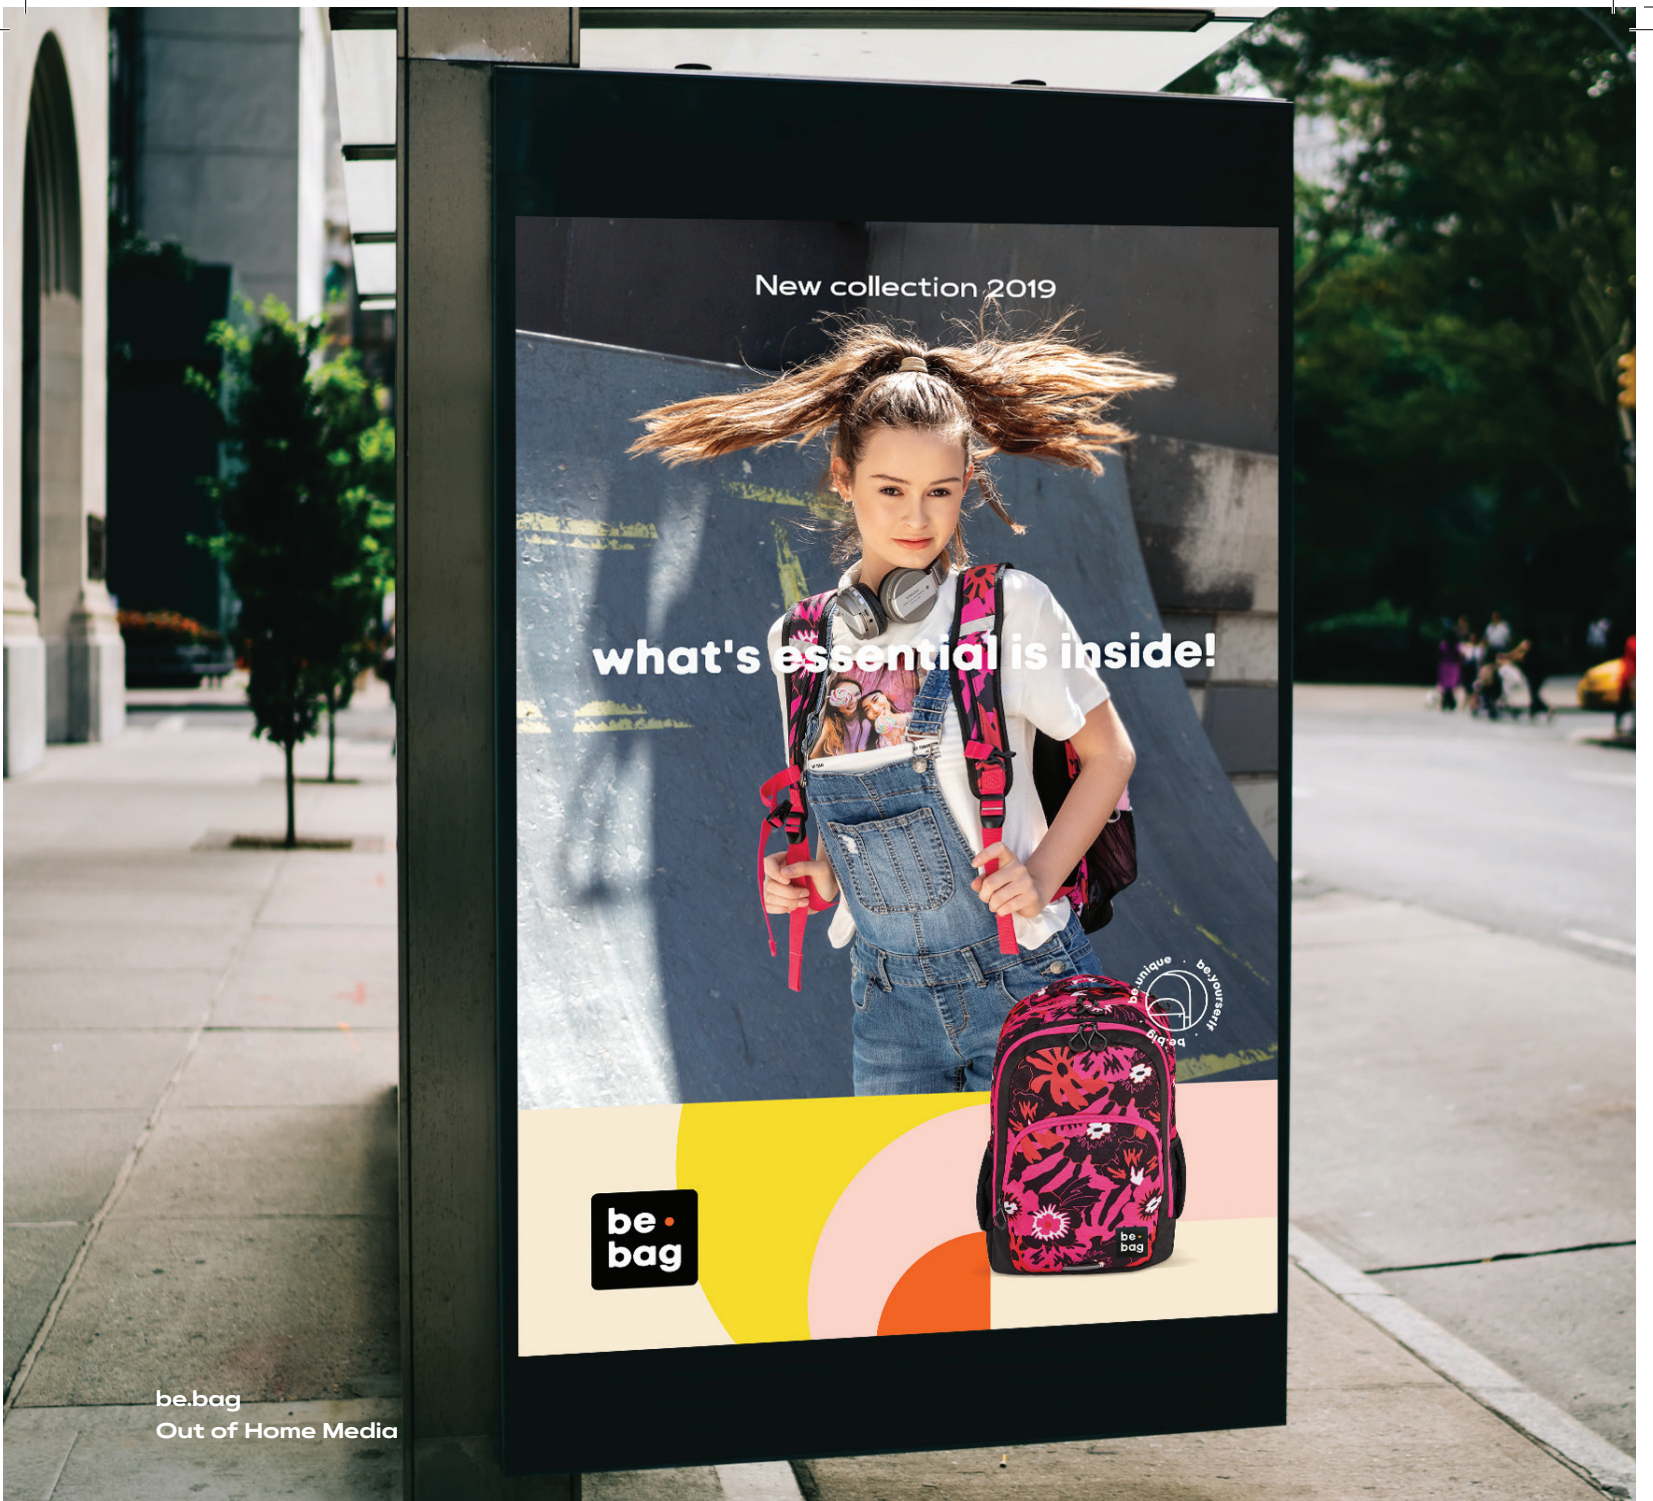

be.bag
Out of Home Media