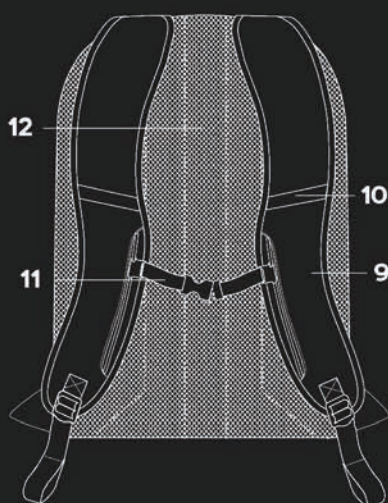

Measurements:

31 x 20 x 45 cm

1. Two big compartments including organizer pocket with name tag and key holder
2. Small zipper pocket
3. Adjustable board straps
4. Elastic side pockets for water bottle, etc.
5. Two-way zipper on all pockets
6. Padded handle
7. Padded bottom panel for stable stand
8. Water-repellent material
9. Reflective material with bike light attachment loop
10. Padded ergonomic shaped back straps
11. Reflective stripes
12. Adjustable chest strap
13. Well padded ergonomic air mesh pads for comfortable back fit

Features

Volume:

27 l

Measurements:

31 x 22 x 46 cm

1. Two big compartments incl organizer pocket with name tag and key holder
2. Small zipper pocket
3. Elastic side pockets for water bottle etc
4. Two-way zipper on all pockets
5. Padded handle
6. Padded bottom panel for stable stand
7. Water-repellent material
8. Reflective material with bike light attachment loop
9. Padded ergonomic shaped back straps
10. Reflective stripes
11. Adjustable chest strap
12. Well padded ergonomic air mesh pads for comfortable back fit