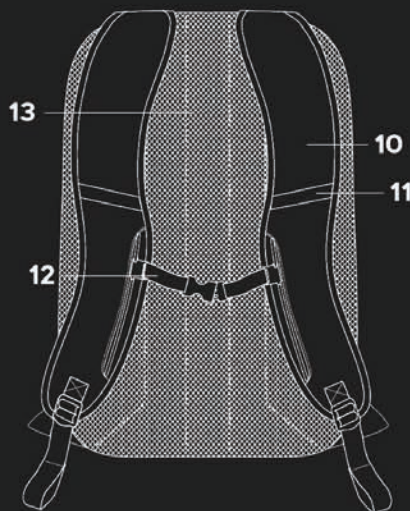

33 x 23 x 46 cm

1. Two big compartments incl organizer pocket with name tag and key holder
2. Front zipper pocket
3. Elastic side pockets for water bottle etc
4. Two-way zipper on all pockets
5. Padded handle
6. Padded bottom panel for stable stand
7. Water-repellent material
8. Reflective material with bike light attachment loop
9. Padded ergonomic shaped back straps
10. Reflective stripes
11. Adjustable chest strap
12. Well padded ergonomic air mesh pads for comfortable back fit

be.bag

be.simple

be.simple is the perfect ally to keep your belongings safe on a daily basis. It fits in with your everyday outfits by keeping things basic, simple and easygoing.

Features

Volume:

23 l

Measurements:

31 x 17 x 43 cm

1. Two big compartments incl organizer panel
2. Front zipper pocket
3. Elastic side pockets for water bottle etc
4. Two-way zipper on all pockets
5. Padded handle
6. Padded bottom panel for stable stand
7. Water-repellent material
8. Bike light attachment loop
9. Reflective material
10. Padded ergonomic shaped back straps
11. Reflective stripes
12. Adjustable chest strap
13. Well padded ergonomic air mesh pads for comfortable back fit