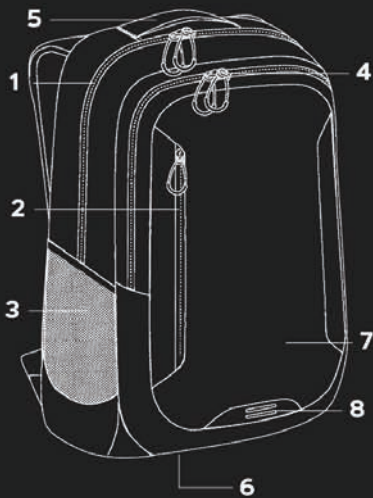

Features

Volume:

18 l

Measurements:

30 x 18 x 43 cm

1. Two big compartments incl organizer panel
2. Front zipper pocket
3. Elastic side pockets for water bottle etc
4. Two-way zipper on all pockets
5. Padded handle
6. Padded bottom panel for stable stand
7. Water-repellent material
8. Bike light attachment loop
9. Padded ergonomic shaped back straps
10. Reflective stripes
11. Adjustable chest strap
12. Well padded ergonomic air mesh pads for comfortable back fit