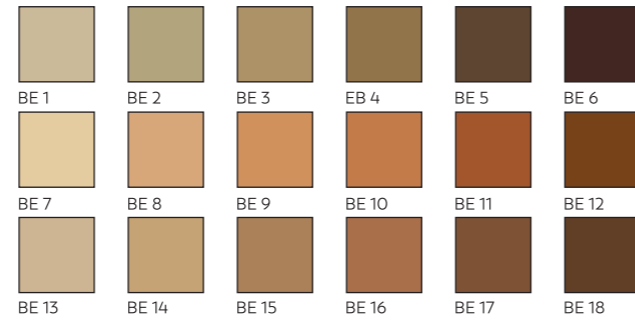

WORKSHOP SETS

COMING SOON – Sets created by Associate Artists, as used in their workshops.

COLOUR SETS

The Colour Sets are the individual colour segments from our whole range of colours, split up into manageable sets of up to 18 pastels.

UNISON COLOUR

H A N D M A D E S O F T P A S T E L S

RED 1 - 18

YELLOW 1 - 18

YELLOW GREEN EARTH 1 - 18

GREEN 1 - 18

GREEN 19 - 36

RED EARTH 1 - 18

BROWN EARTH 1 - 18

BROWN EARTH 19 - 36

NATURAL EARTH 1 - 18

BLUE GREEN EARTH 1 - 18

BLUE GREEN 1 - 18

ADDITIONAL 19 - 36

GREY 1 - 18

ADDITIONAL 1 - 18

PORTRAIT 1 - 12

ORANGE 1 - 6

OCEAN BLUE 1 - 12

BLUE VIOLET 1 - 18

ADDITIONAL 37 - 54

GREY 19 - 36

LIGHT 1 - 18

DARK 1 - 20