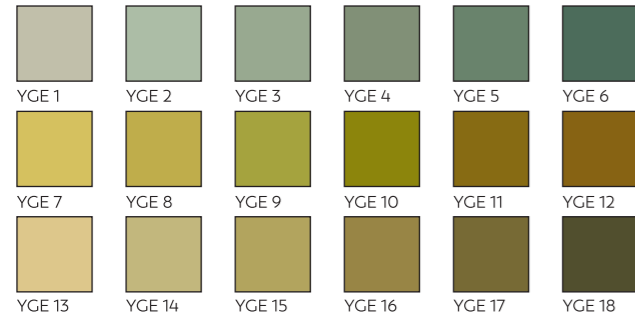

WORKSHOP SETS

COMING SOON – Sets created by Associate Artists, as used in their workshops.

COLOUR SETS

The Colour Sets are the individual colour segments from our whole range of colours, split up into manageable sets of up to 18 pastels.

UNISON COLOUR

H A N D M A D E S O F T P A S T E L S

RED 1 - 18

YELLOW 1 - 18

YELLOW GREEN EARTH 1 - 18

GREEN 1 - 18

GREEN 19 - 36

RED EARTH 1 - 18

BROWN EARTH 1 - 18

BROWN EARTH 19 - 36

NATURAL EARTH 1 - 18

BLUE GREEN EARTH 1 - 18

BLUE GREEN 1 - 18

ADDITIONAL 19 - 36

GREY 1 - 18

ADDITIONAL 1 - 18

PORTRAIT 1 - 12

ORANGE 1 - 6

OCEAN BLUE 1 - 12

BLUE VIOLET 1 - 18

ADDITIONAL 37 - 54

GREY 19 - 36

LIGHT 1 - 18

DARK 1 - 20