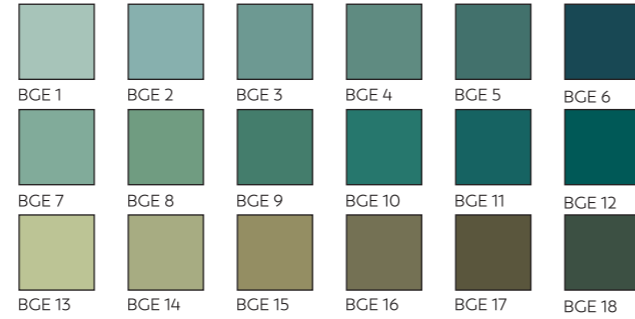

WORKSHOP SETS

COMING SOON – Sets created by Associate Artists, as used in their workshops.

COLOUR SETS

The Colour Sets are the individual colour segments from our whole range of colours, split up into manageable sets of up to 18 pastels.

UNISON COLOUR

H A N D M A D E S O F T P A S T E L S

RED 1 - 18

YELLOW 1 - 18

YELLOW GREEN EARTH 1 - 18

GREEN 1 - 18

GREEN 19 - 36

RED EARTH 1 - 18

BROWN EARTH 1 - 18

BROWN EARTH 19 - 36

NATURAL EARTH 1 - 18

BLUE GREEN EARTH 1 - 18

BLUE GREEN 1 - 18

ADDITIONAL 19 - 36

GREY 1 - 18

ADDITIONAL 1 - 18

PORTRAIT 1 - 12

ORANGE 1 - 6

OCEAN BLUE 1 - 12

BLUE VIOLET 1 - 18

ADDITIONAL 37 - 54

GREY 19 - 36

LIGHT 1 - 18

DARK 1 - 20