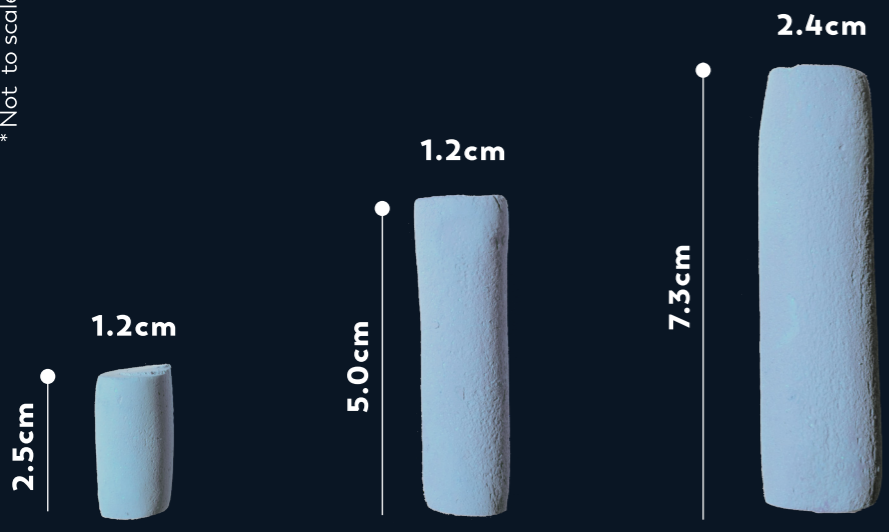

* Not to scale.

HALF STICK

SMALL STICK

LARGE STICK

Please do bear in mind that our pastels are hand made from a variety of traditional pigments, all of which have their own characteristics. This means that size does fluctuate ever so slightly, and the softness varies between the different colours. We do, of course, keep well within our criteria for the perfect pastel, but if the pastels you've received don't quite live up to your expectations, please get in touch and we'll make sure it's put right.

BROWN EARTH 1 - 18

BROWN EARTH 19 - 36

NATURAL EARTH 1 - 18

BLUE GREEN EARTH 1 - 18

BLUE GREEN 1 - 18

ADDITIONAL 19 - 36

GREY 1 - 18

ADDITIONAL 1 - 18

PORTRAIT 1 - 12

ORANGE 1 - 6

OCEAN BLUE 1 - 12

BLUE VIOLET 1 - 18

ADDITIONAL 37 - 54

GREY 19 - 36

LIGHT 1 - 18

DARK 1 - 20