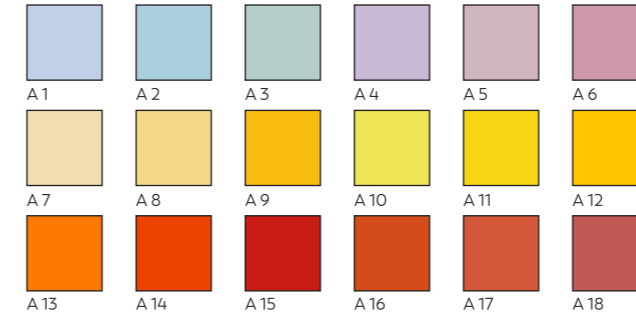

WORKSHOP SETS

COMING SOON – Sets created by Associate Artists, as used in their workshops.

COLOUR SETS

The Colour Sets are the individual colour segments from our whole range of colours, split up into manageable sets of up to 18 pastels.

UNISON COLOUR

H A N D M A D E S O F T P A S T E L S

RED 1 - 18

YELLOW 1 - 18

YELLOW GREEN EARTH 1 - 18

GREEN 1 - 18

GREEN 19 - 36

RED EARTH 1 - 18

BROWN EARTH 1 - 18

BROWN EARTH 19 - 36

NATURAL EARTH 1 - 18

BLUE GREEN EARTH 1 - 18

BLUE GREEN 1 - 18

ADDITIONAL 19 - 36

GREY 1 - 18

ADDITIONAL 1 - 18

PORTRAIT 1 - 12

ORANGE 1 - 6

OCEAN BLUE 1 - 12

BLUE VIOLET 1 - 18

ADDITIONAL 37 - 54

GREY 19 - 36

LIGHT 1 - 18

DARK 1 - 20