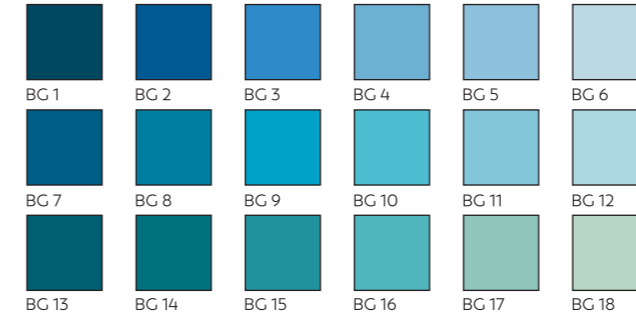

WORKSHOP SETS

COMING SOON – Sets created by Associate Artists, as used in their workshops.

COLOUR SETS

The Colour Sets are the individual colour segments from our whole range of colours, split up into manageable sets of up to 18 pastels.

UNISON COLOUR

H A N D M A D E S O F T P A S T E L S

RED 1 - 18

YELLOW 1 - 18

YELLOW GREEN EARTH 1 - 18

GREEN 1 - 18

GREEN 19 - 36

RED EARTH 1 - 18

BROWN EARTH 1 - 18

BROWN EARTH 19 - 36

NATURAL EARTH 1 - 18

BLUE GREEN EARTH 1 - 18

BLUE GREEN 1 - 18

ADDITIONAL 19 - 36

GREY 1 - 18

ADDITIONAL 1 - 18

PORTRAIT 1 - 12

ORANGE 1 - 6

OCEAN BLUE 1 - 12

BLUE VIOLET 1 - 18

ADDITIONAL 37 - 54

GREY 19 - 36

LIGHT 1 - 18

DARK 1 - 20