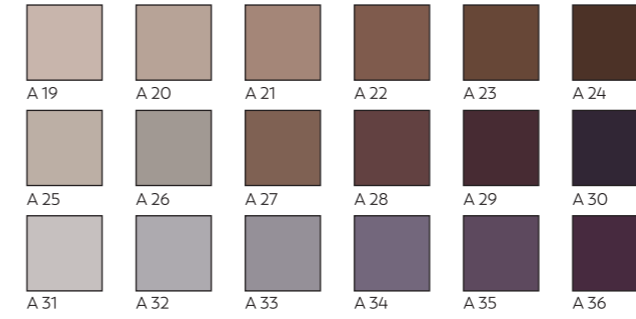

WORKSHOP SETS

COMING SOON – Sets created by Associate Artists, as used in their workshops.

COLOUR SETS

The Colour Sets are the individual colour segments from our whole range of colours, split up into manageable sets of up to 18 pastels.

UNISON COLOUR

H A N D M A D E S O F T P A S T E L S

RED 1 - 18

YELLOW 1 - 18

YELLOW GREEN EARTH 1 - 18

GREEN 1 - 18

GREEN 19 - 36

RED EARTH 1 - 18

BROWN EARTH 1 - 18

BROWN EARTH 19 - 36

NATURAL EARTH 1 - 18

BLUE GREEN EARTH 1 - 18

BLUE GREEN 1 - 18

ADDITIONAL 19 - 36

GREY 1 - 18

ADDITIONAL 1 - 18

PORTRAIT 1 - 12

ORANGE 1 - 6

OCEAN BLUE 1 - 12

BLUE VIOLET 1 - 18

ADDITIONAL 37 - 54

GREY 19 - 36

LIGHT 1 - 18

DARK 1 - 20