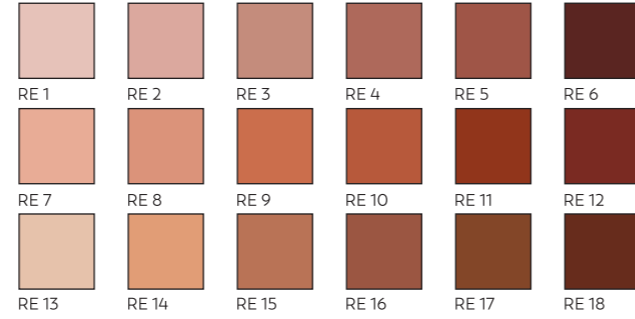

WORKSHOP SETS

COMING SOON – Sets created by Associate Artists, as used in their workshops.

COLOUR SETS

The Colour Sets are the individual colour segments from our whole range of colours, split up into manageable sets of up to 18 pastels.

UNISON COLOUR

H A N D M A D E S O F T P A S T E L S

RED 1 - 18

YELLOW 1 - 18

YELLOW GREEN EARTH 1 - 18

GREEN 1 - 18

GREEN 19 - 36

RED EARTH 1 - 18

BROWN EARTH 1 - 18

BROWN EARTH 19 - 36

NATURAL EARTH 1 - 18

BLUE GREEN EARTH 1 - 18

BLUE GREEN 1 - 18

ADDITIONAL 19 - 36

GREY 1 - 18

ADDITIONAL 1 - 18

PORTRAIT 1 - 12

ORANGE 1 - 6

OCEAN BLUE 1 - 12

BLUE VIOLET 1 - 18

ADDITIONAL 37 - 54

GREY 19 - 36

LIGHT 1 - 18

DARK 1 - 20