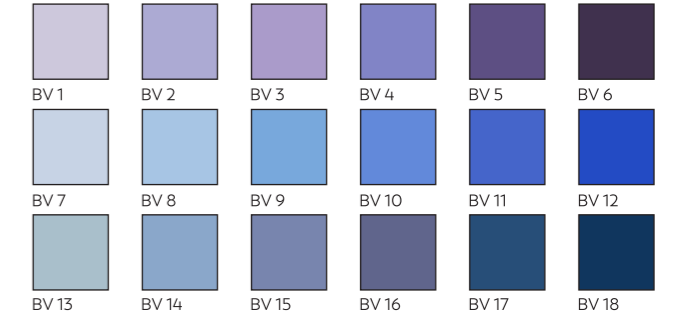

WORKSHOP SETS

COMING SOON – Sets created by Associate Artists, as used in their workshops.

COLOUR SETS

The Colour Sets are the individual colour segments from our whole range of colours, split up into manageable sets of up to 18 pastels.

UNISON COLOUR

H A N D M A D E S O F T P A S T E L S

RED 1 - 18

YELLOW 1 - 18

YELLOW GREEN EARTH 1 - 18

GREEN 1 - 18

GREEN 19 - 36

RED EARTH 1 - 18

BROWN EARTH 1 - 18

BROWN EARTH 19 - 36

NATURAL EARTH 1 - 18

BLUE GREEN EARTH 1 - 18

BLUE GREEN 1 - 18

ADDITIONAL 19 - 36

GREY 1 - 18

ADDITIONAL 1 - 18

PORTRAIT 1 - 12

ORANGE 1 - 6

OCEAN BLUE 1 - 12

BLUE VIOLET 1 - 18

ADDITIONAL 37 - 54

GREY 19 - 36

LIGHT 1 - 18

DARK 1 - 20