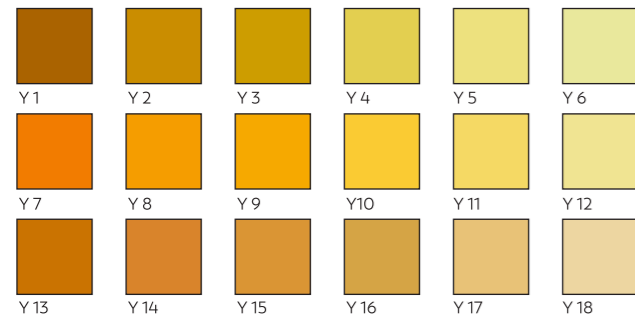

WORKSHOP SETS

COMING SOON – Sets created by Associate Artists, as used in their workshops.

COLOUR SETS

The Colour Sets are the individual colour segments from our whole range of colours, split up into manageable sets of up to 18 pastels.

John Hersey, Creator of Unison Colour

Unison Colour Ltd, Thorneyburn, Tarsset, Northumberland, NE48 1NA T: +44 (0)1434 240203 info@unisoncolour.com

Create Your Own Free A4 Colour Chart Template.
www.unisoncolour.com/diy-colour-chart

UNISON COLOUR

H A N D M A D E S O F T P A S T E L S

RED 1 - 18

YELLOW 1 - 18

YELLOW GREEN EARTH 1 - 18

GREEN 1 - 18

GREEN 19 - 36

RED EARTH 1 - 18

BROWN EARTH 1 - 18

BROWN EARTH 19 - 36

NATURAL EARTH 1 - 18

BLUE GREEN EARTH 1 - 18

BLUE GREEN 1 - 18

ADDITIONAL 19 - 36

GREY 1 - 18

ADDITIONAL 1 - 18