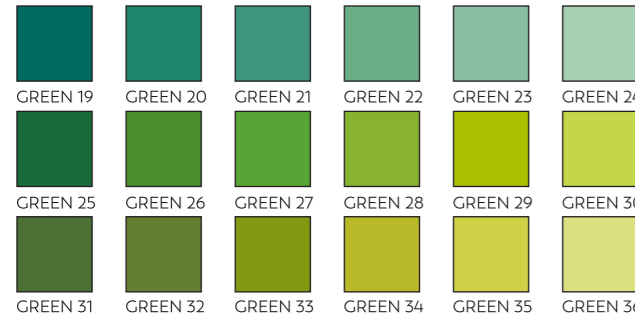

WORKSHOP SETS

COMING SOON – Sets created by Associate Artists, as used in their workshops.

COLOUR SETS

The Colour Sets are the individual colour segments from our whole range of colours, split up into manageable sets of up to 18 pastels.

UNISON COLOUR

H A N D M A D E S O F T P A S T E L S

RED 1 - 18

YELLOW 1 - 18

YELLOW GREEN EARTH 1 - 18

GREEN 1 - 18

GREEN 19 - 36

RED EARTH 1 - 18

BROWN EARTH 1 - 18

BROWN EARTH 19 - 36

NATURAL EARTH 1 - 18

BLUE GREEN EARTH 1 - 18

BLUE GREEN 1 - 18

ADDITIONAL 19 - 36

GREY 1 - 18

ADDITIONAL 1 - 18

PORTRAIT 1 - 12

ORANGE 1 - 6

OCEAN BLUE 1 - 12

BLUE VIOLET 1 - 18

ADDITIONAL 37 - 54

GREY 19 - 36

LIGHT 1 - 18

DARK 1 - 20