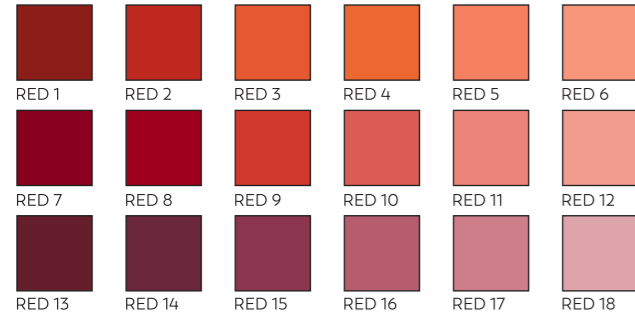

WORKSHOP SETS

COMING SOON – Sets created by Associate Artists, as used in their workshops.

COLOUR SETS

The Colour Sets are the individual colour segments from our whole range of colours, split up into manageable sets of up to 18 pastels.

UNISON COLOUR

H A N D M A D E S O F T P A S T E L S

RED 1 - 18

YELLOW 1 - 18

YELLOW GREEN EARTH 1 - 18

GREEN 1 - 18

GREEN 19 - 36

RED EARTH 1 - 18

BROWN EARTH 1 - 18

BROWN EARTH 19 - 36

NATURAL EARTH 1 - 18

BLUE GREEN EARTH 1 - 18

BLUE GREEN 1 - 18

ADDITIONAL 19 - 36

GREY 1 - 18

ADDITIONAL 1 - 18

PORTRAIT 1 - 12

ORANGE 1 - 6

OCEAN BLUE 1 - 12

BLUE VIOLET 1 - 18

ADDITIONAL 37 - 54

GREY 19 - 36

LIGHT 1 - 18

DARK 1 - 20