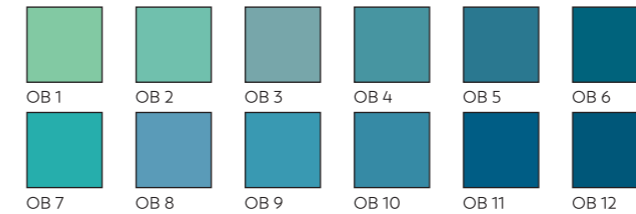

WORKSHOP SETS

COMING SOON – Sets created by Associate Artists, as used in their workshops.

COLOUR SETS

The Colour Sets are the individual colour segments from our whole range of colours, split up into manageable sets of up to 18 pastels.

UNISON COLOUR

H A N D M A D E S O F T P A S T E L S

RED 1 - 18

YELLOW 1 - 18

YELLOW GREEN EARTH 1 - 18

GREEN 1 - 18

GREEN 19 - 36

RED EARTH 1 - 18

BROWN EARTH 1 - 18

BROWN EARTH 19 - 36

NATURAL EARTH 1 - 18

BLUE GREEN EARTH 1 - 18

BLUE GREEN 1 - 18

ADDITIONAL 19 - 36

GREY 1 - 18

ADDITIONAL 1 - 18

PORTRAIT 1 - 12

ORANGE 1 - 6

OCEAN BLUE 1 - 12

BLUE VIOLET 1 - 18

ADDITIONAL 37 - 54

GREY 19 - 36

LIGHT 1 - 18

DARK 1 - 20