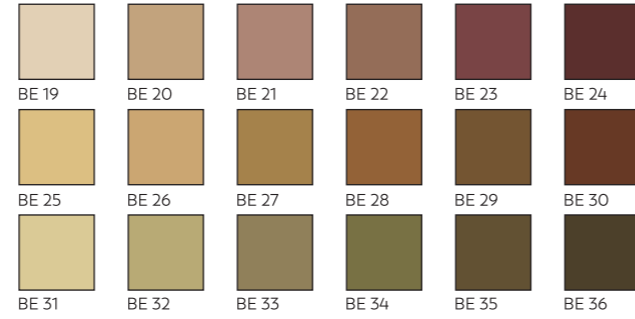

WORKSHOP SETS

COMING SOON – Sets created by Associate Artists, as used in their workshops.

COLOUR SETS

The Colour Sets are the individual colour segments from our whole range of colours, split up into manageable sets of up to 18 pastels.

UNISON COLOUR

H A N D M A D E S O F T P A S T E L S

RED 1 - 18

YELLOW 1 - 18

YELLOW GREEN EARTH 1 - 18

GREEN 1 - 18

GREEN 19 - 36

RED EARTH 1 - 18

BROWN EARTH 1 - 18

BROWN EARTH 19 - 36

NATURAL EARTH 1 - 18

BLUE GREEN EARTH 1 - 18

BLUE GREEN 1 - 18

ADDITIONAL 19 - 36

GREY 1 - 18

ADDITIONAL 1 - 18

PORTRAIT 1 - 12

ORANGE 1 - 6

OCEAN BLUE 1 - 12

BLUE VIOLET 1 - 18

ADDITIONAL 37 - 54

GREY 19 - 36

LIGHT 1 - 18

DARK 1 - 20