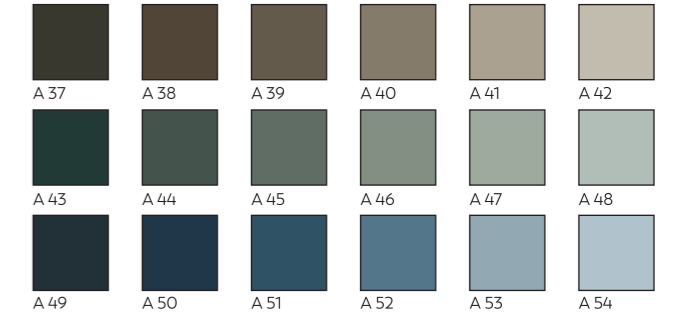

WORKSHOP SETS

COMING SOON – Sets created by Associate Artists, as used in their workshops.

COLOUR SETS

The Colour Sets are the individual colour segments from our whole range of colours, split up into manageable sets of up to 18 pastels.

UNISON COLOUR

H A N D M A D E S O F T P A S T E L S

RED 1 - 18

YELLOW 1 - 18

YELLOW GREEN EARTH 1 - 18

GREEN 1 - 18

GREEN 19 - 36

RED EARTH 1 - 18

BROWN EARTH 1 - 18

BROWN EARTH 19 - 36

NATURAL EARTH 1 - 18

BLUE GREEN EARTH 1 - 18

BLUE GREEN 1 - 18

ADDITIONAL 19 - 36

GREY 1 - 18

ADDITIONAL 1 - 18

PORTRAIT 1 - 12

ORANGE 1 - 6

OCEAN BLUE 1 - 12

BLUE VIOLET 1 - 18

ADDITIONAL 37 - 54

GREY 19 - 36

LIGHT 1 - 18

DARK 1 - 20