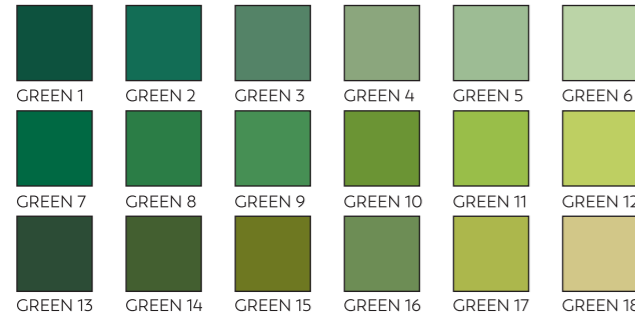

WORKSHOP SETS

COMING SOON – Sets created by Associate Artists, as used in their workshops.

COLOUR SETS

The Colour Sets are the individual colour segments from our whole range of colours, split up into manageable sets of up to 18 pastels.

UNISON COLOUR

H A N D M A D E S O F T P A S T E L S

RED 1 - 18

YELLOW 1 - 18

YELLOW GREEN EARTH 1 - 18

GREEN 1 - 18

GREEN 19 - 36

RED EARTH 1 - 18

BROWN EARTH 1 - 18

BROWN EARTH 19 - 36

NATURAL EARTH 1 - 18

BLUE GREEN EARTH 1 - 18

BLUE GREEN 1 - 18

ADDITIONAL 19 - 36

GREY 1 - 18

ADDITIONAL 1 - 18

PORTRAIT 1 - 12

ORANGE 1 - 6

OCEAN BLUE 1 - 12

BLUE VIOLET 1 - 18

ADDITIONAL 37 - 54

GREY 19 - 36

LIGHT 1 - 18

DARK 1 - 20