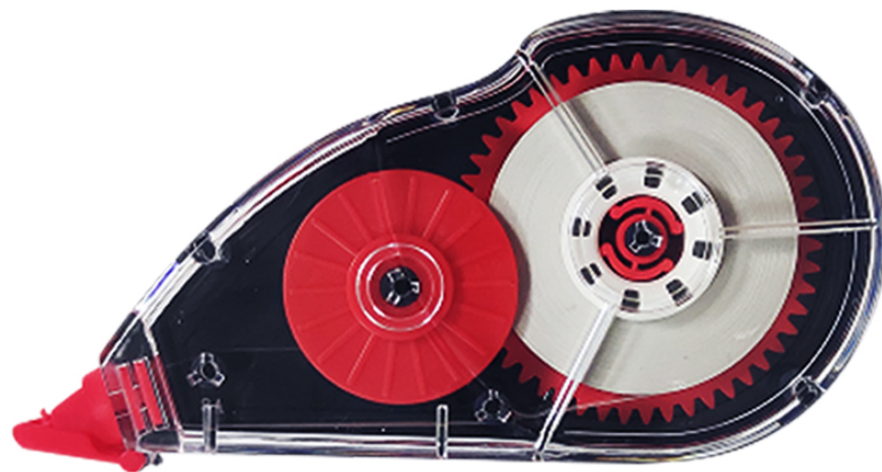

9,5cm

5mm

20m

3
Pcs

SELECCIÓN ESPAÑOLA DE FÚTBOL

RFO18-01