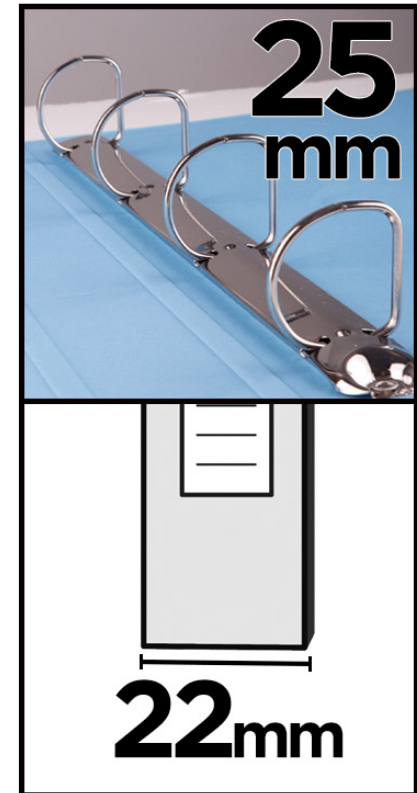

260x340mm

RF001-01

260x340mm

A5 | 160x220mm

96

100
gr/m²

DURA

4mm