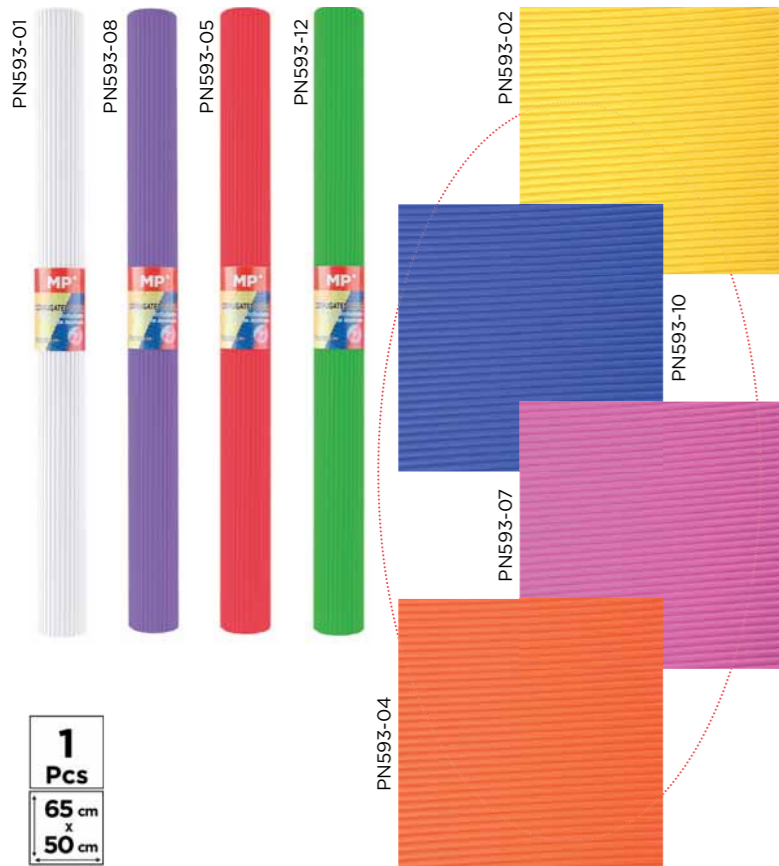

ref.	pack	box	ean
PN593-01	6	108	8435250988419
PN593-02	6	108	8435250988426
PN593-03	6	108	8435250988433
PN593-04	6	72	8435250988440
PN593-05	6	108	8435250988457
PN593-06	6	108	8435250988464
PN593-07	6	72	8435250988471
PN593-08	6	72	8435250988488
PN593-09	6	108	8435250988495
PN593-10	6	108	8435250988501
PN593-11	6	108	8435250988518
PN593-12	6	108	8435250988525
PN593-13	6	108	8435250988532
PN593-14	6	108	8435250988549
PN593-15	6	108	8435250988556
PN593-16	6	108	8435250988563

KRAFT PAPER

KRAFT PAPER
20 SHEETS 300 g/m²

High quality kraft paper sheets made from 300 g/m² kraft cardstock. Perfect for card making, scrapbooking, menu printing, wedding invitations and crafts. It can be photocopied and printed on inkjet or laser printers. Pack of 20 sheets.