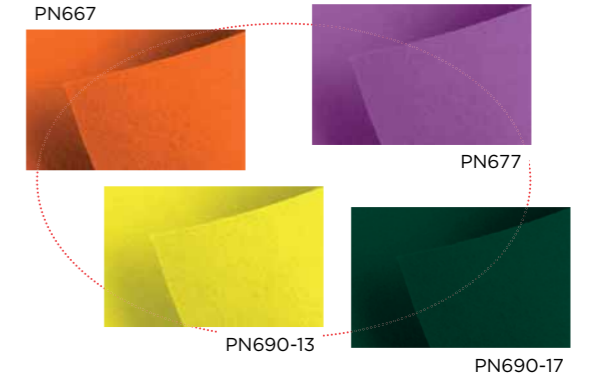

ref.	pack	box	ean
○ PN661	12	72	8435250951833
○ PN662	12	72	8435250951840
○ PN663	12	72	8435250951857
○ PN664	12	72	8435250951864
○ PN665	12	72	8435250951871
○ PN666	12	72	8435250951888
○ PN667	12	72	8435250951895
○ PN668	12	72	8435250951901
○ PN669	12	72	8435250951918
○ PN670	12	72	8435250951925
○ PN671	12	72	8435250951932
○ PN672	12	72	8435250951949
○ PN673	12	72	8435250951956
○ PN674	12	72	8435250951963
○ PN675	12	72	8435250951970
○ PN676	12	72	8435250951987
○ PN677	12	72	8435250951994
○ PN678	12	72	8435250952007
○ PN679	12	72	8435250952014
○ PN680	12	72	8435250952021
○ PN681	12	72	8435250952038
○ PN682	12	72	8435250952045
○ PN683	12	72	8435250952052
○ PN684	12	72	8435250952069
○ PN685	12	72	8435250952076
○ PN686	12	72	8435250952083
○ PN687	12	72	8435250952090
○ PN688	12	72	8435250952106
○ PN689	12	72	8435464102069

ref.	pack	box	ean
○ PN690-01	12	72	8435464189169
○ PN690-02	12	72	8435464189176
○ PN690-03	12	72	8435464189183
○ PN690-04	12	72	8435464189190
○ PN690-05	12	72	8435464189206
○ PN690-06	12	72	8435464189213
○ PN690-07	12	72	8435464189220
○ PN690-08	12	72	8435464189237
○ PN690-09	12	72	8435464189244
○ PN690-10	12	72	8435464189251
○ PN690-11	12	72	8435464189268
○ PN690-12	12	72	8435464189275
○ PN690-13	12	72	8435464189282
○ PN690-14	12	72	8435464189299
○ PN690-15	12	72	8435464189305
○ PN690-16	12	72	8435464189312
○ PN690-17	12	72	8435464189329
○ PN690-18	12	72	8435464189336
○ PN690-19	12	72	8435464189343
○ PN690-20	12	72	8435464189350
○ PN690-21	12	72	8435464189367
○ PN690-22	12	72	8435464189374
○ PN690-23	12	72	8435464189381
○ PN690-24	12	72	8435464189398
○ PN690-25	12	72	8435464189404
○ PN690-26	12	72	8435464189411
○ PN690-27	12	72	8435464189428
○ PN690-28	12	72	8435464189435