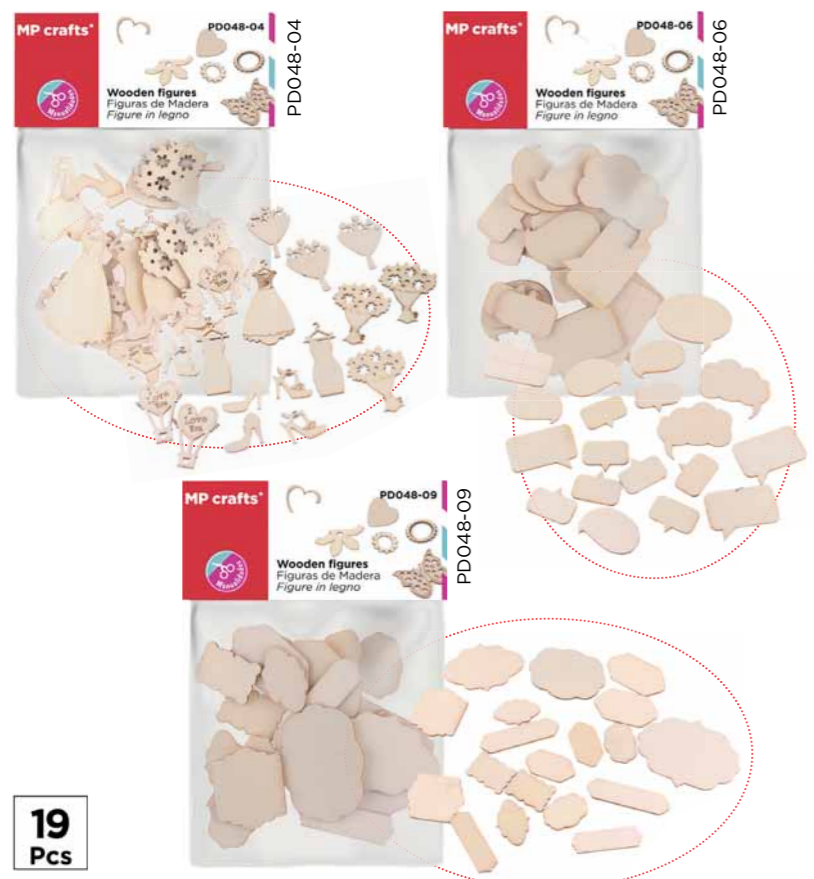

WOODEN FIGURES 19 Units

Natural wood figures. They are used for all kinds of decoration to complement your albums, decorations, cards or scrapbooking projects with different techniques and materials. They can be painted with any type of paint. Various models and sizes. Blister with 19 units.