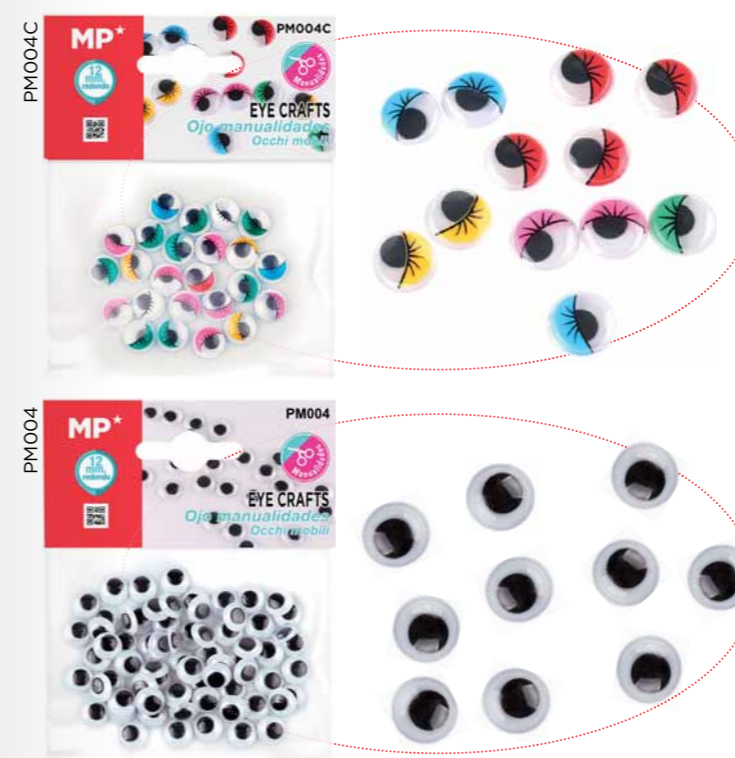

ref.	pack	box	ean
PM029-01	12	288	8435464115434
PM029-02	12	288	8435464115441

ROUND WOODEN STICKS

Sticks made of natural wood. For crafts, they can be painted with any type of paint. Round.

ref.	u.	Ø	pack	box	ean
PM028-1	30	3 mm	12	288	8435250961221
PM028-2	20	4 mm	12	360	8435250961238
PM028-3	12	5 mm	12	360	8435250961245
PM028-4	8	6 mm	12	288	8435250961252
PM028-5	6	8 mm	12	288	8435250961269
PM028-6	6	9.5 mm	12	144	8435250971183
PM028-7	6	12 mm	12	144	8435250961283
PM028-8	6	15 mm	12	72	8435250971220
PM028-9	4	20 mm	6	72	8435250961306

WIGGLE EYES FOR CRAFTS

ROUND WIGGLE EYES FOR CRAFTS

Wiggle eyes without adhesive, easy to stick with a multitude of adhesives: white glue, liquid silicone glue, hot glue gun, instant glue or universal glue. Ideal for crafts and children's workshops, add to drawings, puppets or use in other crafts.