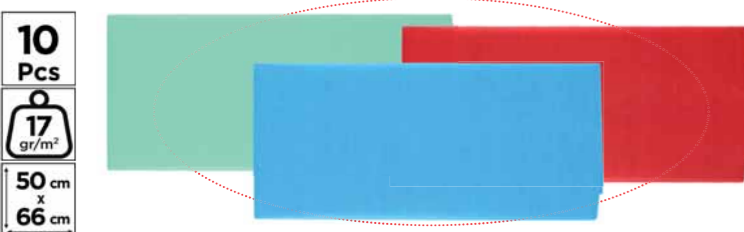

SILK PAPER

SILK PAPER 50 x 66 cm 17 g/m²

Silk paper for crafts, decoration and school use. 17 g/m². Great softness, ideal for wrapping gifts, making decorative flowers and all kinds of crafts. Pack of 10 sheets. Sheet size: 50 x 60 cm. Display of 72 units in assorted colours.

ref.	pack	box	ean
PN221	72	144	8435464102007
PN221-01	12	144	8435464100515
PN221-02	12	144	8435464100522
PN221-03	12	144	8435464100539
PN221-04	12	144	8435464100546
PN221-05	12	144	8435464100553
PN221-06	12	144	8435464100560
PN221-07	12	144	8435464100577
PN221-08	12	144	8435464100584
PN221-09	12	144	8435464100591
PN221-10	12	144	8435464100607
PN221-11	12	144	8435464100614
PN221-12	12	144	8435464100621
PN221-13	12	144	8435464100638
PN221-14	12	144	8435464100645
PN221-15	12	144	8435464100652
PN221-16	12	144	8435464100669
PN221-17	12	144	8435464100676
PN221-18	12	144	8435464100683
PN221-19	12	144	8435464100690
PN221-20	12	144	8435464100706
PN221-21	12	144	8435464125938
PN221-22	12	144	8435464125945
PN221-23	12	144	8435464125952
PN221-24	12	144	8435464125969

FLUORESCENT SILK PAPER 50 x 66 cm 17 g/m²

Silk paper for crafts, decoration and school use. 17 g/m². Great softness, ideal for wrapping gifts, making decorative flowers and all kinds of crafts. Pack of 5 sheets. Sheet size: 50 x 60 cm. Assorted colours.

FLUOR

ref.	pack	box	ean
PN226-01	12	144	8435464126010
PN226-02	12	144	8435464126027
PN226-03	12	144	8435464126034
PN226-06	12	144	8435464126065