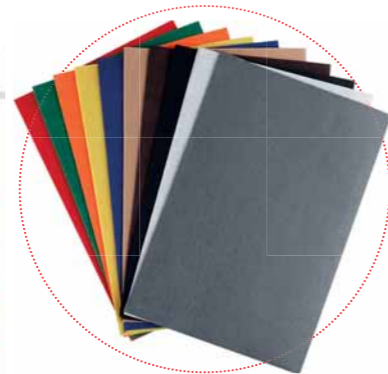

FELT

COLOURED FELT

Felt with a very soft texture made of 140/180 g/m². 1mm thick. It is non-toxic, which makes it perfect for crafts, school use, costumes, etc. It can be painted and cut very easily. Sheet measurements: A3/200 x 300 mm. Pack of 10 sheets. Assorted colors.

ref.	size	g/m²	pack	box	ean
PN500	20 x 30 cm	140	12	72	8435250946471
PN499A3	A3	180	12	48	8435464122678
PN499	20 x 30 cm	180	12	72	8435250988587