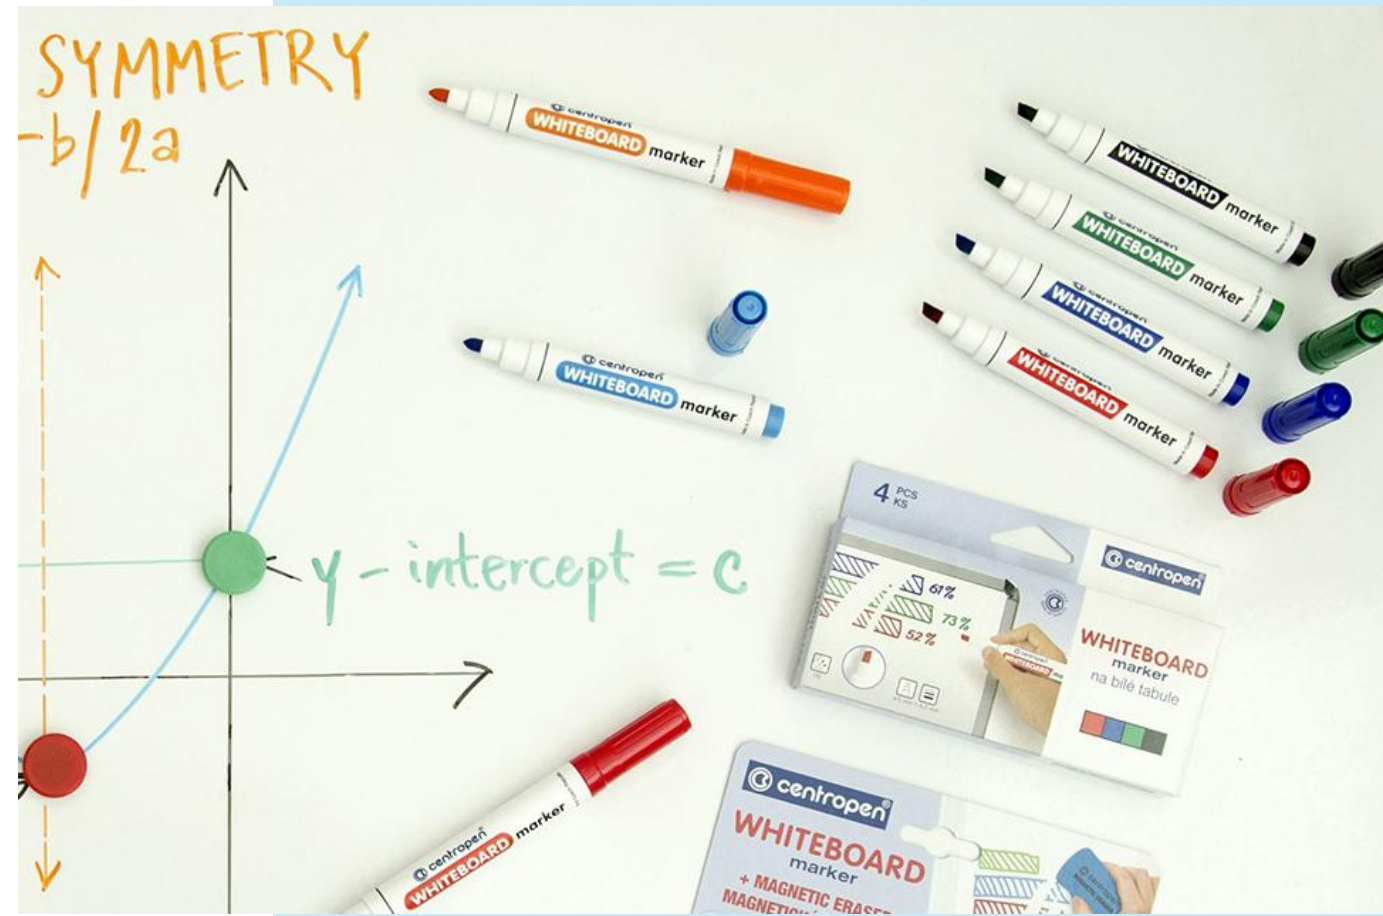

PRODUCT PORTFOLIO

WHITEBOARD MARKER

2709

8559